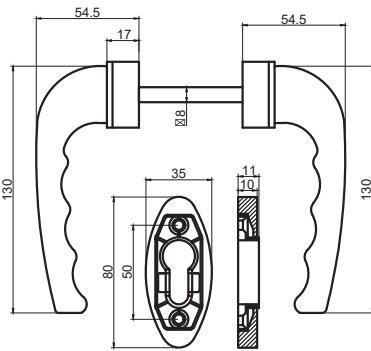

TİRAN DELÜKS BASMA ROZETLİ KAPI KOLU

LEVER DOOR HANDLE DELUXE TIRAN WITH ROSETTES