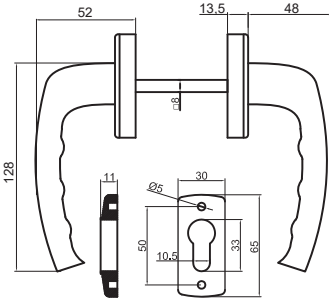

TİRAN BASMA ROZETLİ KAPI KOLU

LEVER DOOR HANDLE TIRAN WITH ROSETTES