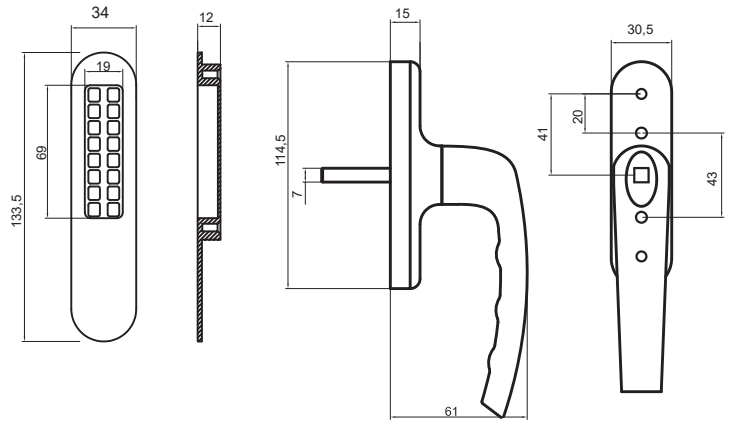

Windoform imalat Produced By WINDOFORM Tedarik Supplied By
Kol: Alüminyum ETIAL 160 Handle: Aluminium ETIAL 160 Göbek: Alüminyum Center Part : Aluminium Kapak: Alüminyum Cover: Aluminium Vida: Paslanmaz Vida Seçeneği- M5x45 Screw: Rustfree Screw Opt. M5x45 Kare Demir: 7x7 Özel Ezme Spindle: 7x7 Special Pressing Ambalaj: Doppel Packing: Doppel