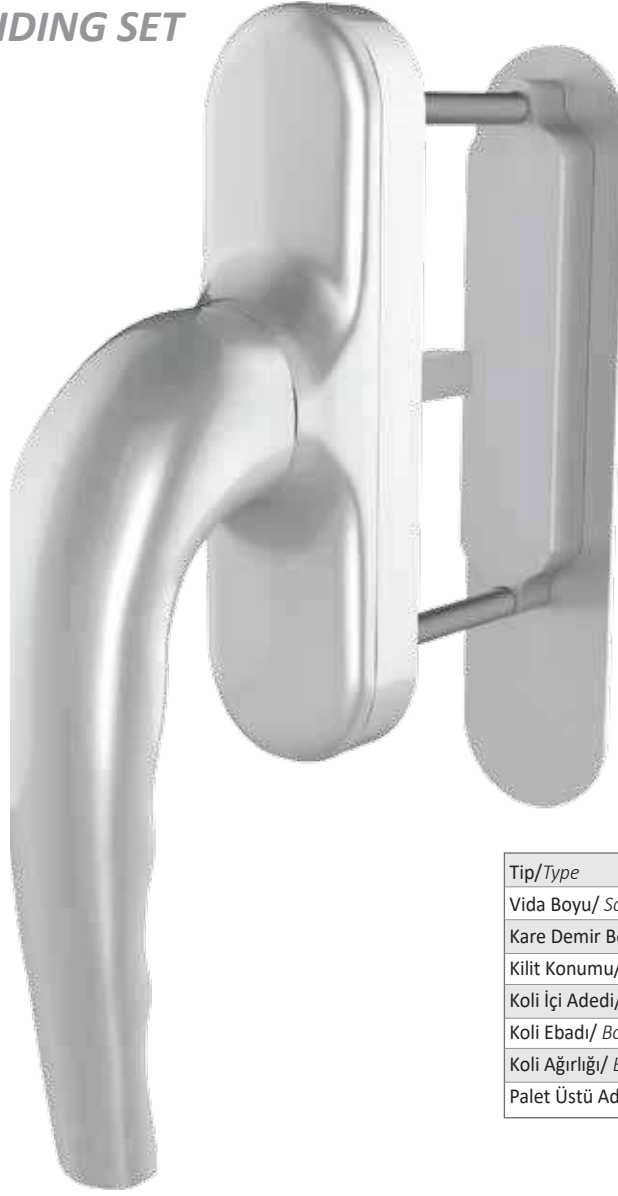

TİRAN PLUS SÜRME TAKIM

TIRAN PLUS - SLIDING SET

Tip/Type	SVM
Vida Boyu/ Screw Length	85/90/110
Kare Demir Boyu/ Spindle Length	32/35/38/40/45/52
Kilit Konumu/ Lock Position	90°/360°
Koli İçi Adedi/Quantity per Box	50 Adet (pcs)
Koli Ebadı/ Box Dimensions	380x580x220
Koli Ağırlığı/ Box Weight	21,00 kg
Palet Üstü Adedi ve Ağırlığı/No. on Pallettes & Weight	24 Koli (Boxes) / 504 kg

ÜRÜN KODU: 313136900000/--*

* Renk Kodu seçimi için 141. sayfaya bakınız.
*See page 141 for the colour codes.