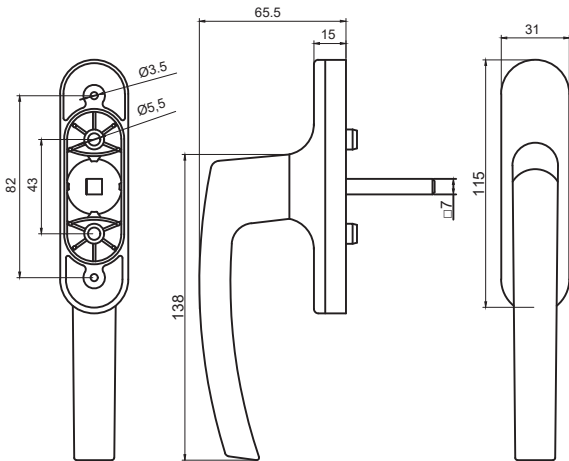

ÜRÜN KODU: 313132500000/--*

* Renk Kodu seçimi için 141. sayfaya bakınız.
*See page 141 for the colour codes.

Tip/Type	SVM
Vida Boyu/ Screw Length	45/50
Kare Demir Boyu/ Spindle Length	32/35/38/40/45/52
Kilit Konumu/ Lock Position	90°/180°/360°
Koli Adedi/ Quantity per Box	50 Adet (pcs)
Koli Ebadı/ Box Dimensions	380x580x220
Koli Ağırlığı/ Box Weight	20,00 kg
Palet Adedi ve Ağırlığı/No. on Pallettes & Weight	24 Koli / 480 kg