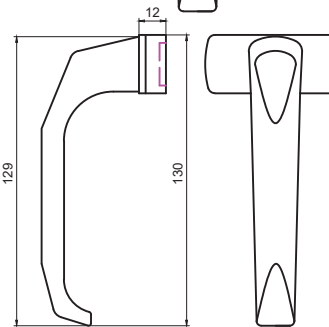

Tip/Type	SVM
Vida Boyu/ Screw Length	3x9x22 YHB
Kare Demir Boyu/ Spindle Length	110/125/135
Kilit Konumu/ Lock Position	45°/90°
Koli İçi Adedi/Quantity per Box	50 Adet (pcs)
Koli Ebadı/ Box Dimensions	380x580x260
Koli Ağırlığı/ Box Weight	19,00 kg
Palet Üstü Adedi ve Ağırlığı/ No. on Pallettes & Weight	24 Koli (Boxes) / 456 kg