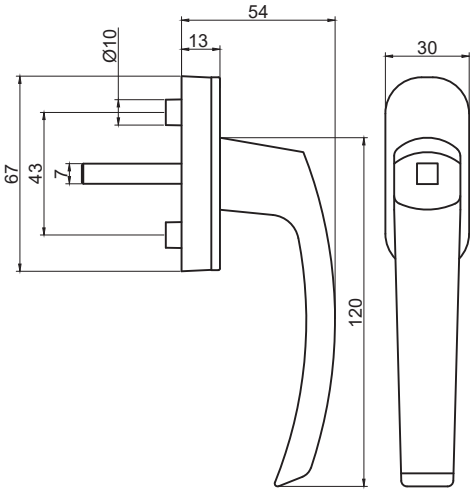

LARA PENCERE KOLU

WINDOW HANDLE LARA

ÜRÜN KODU: 313130100000/--*

* Renk Kodu seçimi için 141. sayfaya bakınız.
*See page 141 for the colour codes.

Tip/Type	SVM
Vida Boyu/ Screw Length	45/50
Kare Demir Boyu/ Spindle Length	32/35/38/40/45/52
Kilit Konumu/ Lock Position	90°/180°/360°
Koli İçi Adedi/ Quantity per Box	100 Adet (pcs)
Koli Ebadı/ Box Dimensions	575x380x185
Koli Ağırlığı/ Box Weight	14,00 kg
Palet Üstü Adedi ve Ağırlığı/ No. on Pallettes & Weight	48 Koli (Boxes) / 672 kg