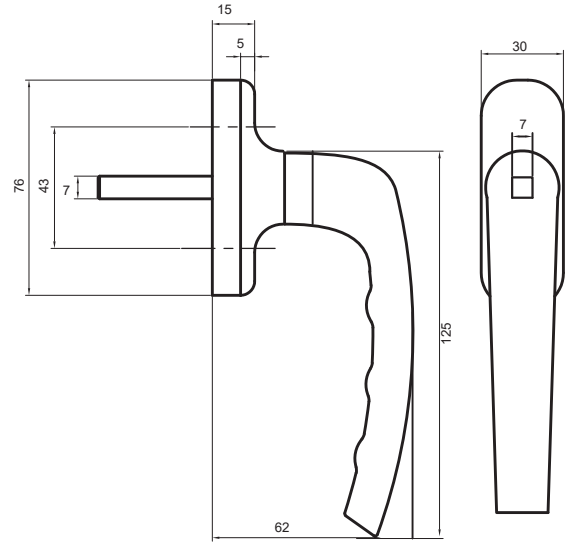

- Windoform imalat / Produced By WINDOFORM
- Tedarik / Supplied By
- Kol: Alüminyum ETIAL 160 / Handle: Aluminium ETIAL 160
- Göbek: Alüminyum / Center Part : Aluminium
- Kapak: Alüminyum / Cover: Aluminium
- Vida: Paslanmaz Vida Seçeneği- M5x45 / Screw: Rustfree Screw Opt. M5x45
- Kare Demir: 7x7 Özel Ezme / Spindle: 7x7 Special Pressing
- Ambalaj: Doppel / Packing: Doppel