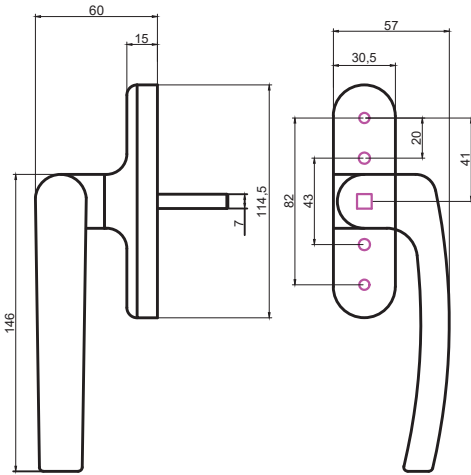

TOLEDO PLUS SAĞ SÜRME KOL

SLIDING HANDLE TOLEDO PLUS RIGHT