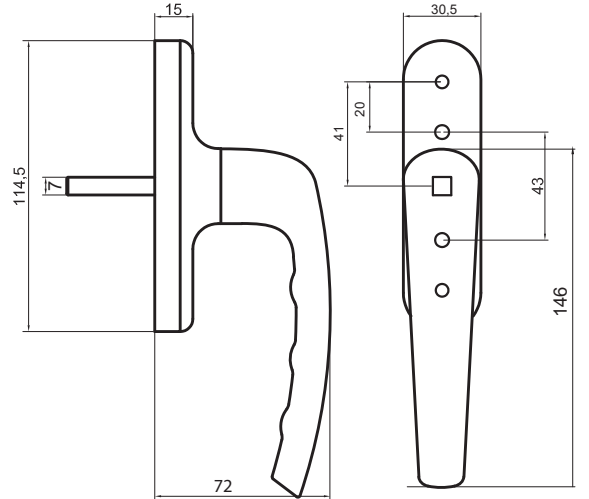

- Windoform imalat / Product By WINDOFORM
- Tedarik / Supplied By
- Kol: Alüminyum ETIAL 160 / Handle: Aluminium ETIAL 160
- Göbek: Alüminyum / Center Part : Aluminium
- Kapak: Alüminyum / Cover: Aluminium
- Vida: Paslanmaz Vida Seçeneği- M5x45 / Screw: Rustfree Screw Opt. M5x45
- Kare Demir: 7x7 Özel Ezme / Spindle: 7x7 Special Pressing
- Ambalaj: Doppel / Packing: Doppel