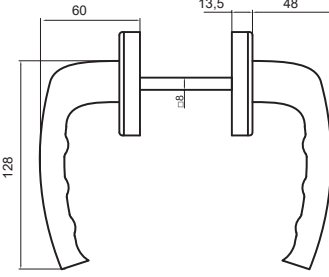

PARS ALDOKS BASMA KAPI KOLU

LEVER DOOR HANDLE PARS ALDOX

ÜRÜN KODU: 312133800220/--*

* Renk Kodu seçimi için 141. sayfaya bakınız.
*See page 141 for the colour codes.

Tip/Type	SVM
Vida Boyu/ Screw Length	3x9x22 YHB
Kare Demir Boyu/ Spindle Length	110/125/135
Kilit Konumu/ Lock Position	45°/90°
Koli İçi Adedi/Quantity per Box	50 Adet (pcs)
Koli Ebadı/ Box Dimensions	380x580x260
Koli Ağırlığı/ Box Weight	16,00 kg
Palet Üstü Adedi ve Ağırlığı/ No. on Pallettes & Weight	24 Koli (Boxes) / 384 kg

Windoform İmalat Produced By WINDOFORM | Tedarik Supplied By
Koli: Alüminyum ETIAL 160 Handle: Aluminium ETIAL 160 | Göbek: Alüminyum Center Part : Aluminium | Kapak: Alüminyum Cover: Aluminium | Vida: Paslanmaz Vida Seçeneği- M5x45 Screw: Rustfree Screw Opt. M5x45 | Kare Demir: 8x8 Özel Ezme Spindle: 8x8 Special Pressing | Ambalaj: Doppel Packing: Doppel

FLAMİNGO ALDOKS BASMA KAPI KOLU

LEVER DOOR HANDLE FLAMİNGO ALDOX

ÜRÜN KODU: 512121800120/--*

* Renk Kodu seçimi için 141. sayfaya bakınız.
*See page 141 for the colour codes.

Tip/Type	SVM
Vida Boyu/ Screw Length	3x9x22 YHB
Kare Demir Boyu/ Spindle Length	110/125/135
Kilit Konumu/ Lock Position	45°/90°
Koli İçi Adedi/Quantity per Box	50 Adet (pcs)
Koli Ebadı/ Box Dimensions	380x580x260
Koli Ağırlığı/ Box Weight	19,00 kg
Palet Üstü Adedi ve Ağırlığı/ No. on Pallettes & Weight	24 Koli (Boxes) / 456 kg

Windoform İmalat Produced By WINDOFORM | Tedarik Supplied By
Koli: Alüminyum ETIAL 160 Handle: Aluminium ETIAL 160 | Göbek: Alüminyum Center Part : Aluminium | Kapak: Alüminyum Cover: Aluminium | Vida: Paslanmaz Vida Seçeneği- M5x45 Screw: Rustfree Screw Opt. M5x45 | Kare Demir: 8x8 Özel Ezme Spindle: 8x8 Special Pressing | Ambalaj: Doppel Packing: Doppel