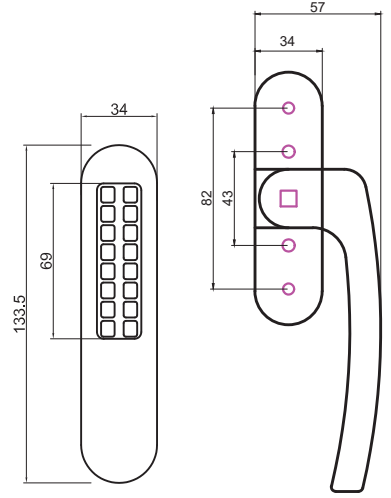

- Windoform imalat Produced By WINDOFORM ■ Tedarik Supplied By  
■ Kol: Alüminyum ETIAL 160 Handle: Aluminium ETIAL 160 ■ Göbek: Alüminyum Center Part : Aluminium ■ Kapak: Alüminyum Cover: Aluminium ■ Vida: Paslanmaz Vida Seçeneği- M5x45 Screw: Rustfree Screw Opt. M5x45 ■ Kare Demir: 7x7 Özel Ezme Spindle: 7x7 Special Pressing ■ Ambalaj: Doppel Packing: Doppel