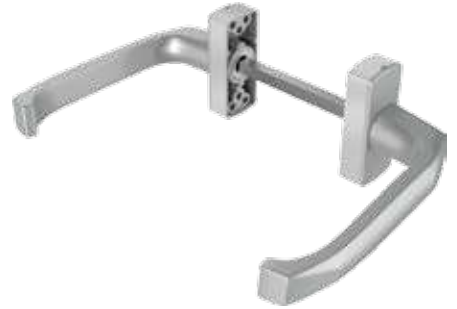

Windoform İmalat Produced By WINDOFORM | Tedarik Supplied By  
Koli: Alüminyum ETIAL 160 Handle: Aluminium ETIAL 160 | Göbek: Alüminyum Center Part : Aluminium | Kapak: Alüminyum Cover: Aluminium | Vida: Paslanmaz Vida Seçeneği- M5x45 Screw: Rustfree Screw Opt. M5x45 | Kare Demir: 8x8 Özel Ezme Spindle: 8x8 Special Pressing | Ambalaj: Doppel Packing: Doppel