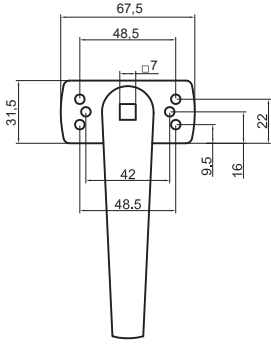

TİRAN BASMA ROZETLİ KAPI KOLU

LEVER DOOR HANDLE TIRAN WITH ROSETTES