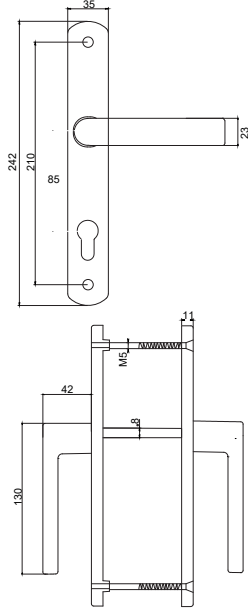

BELGRAD UZUN GENİŞ AYNA KAPI KOLU (35 mm)

DOOR HANDLE BELGRAD WITH WIDE & LONG MIRROR