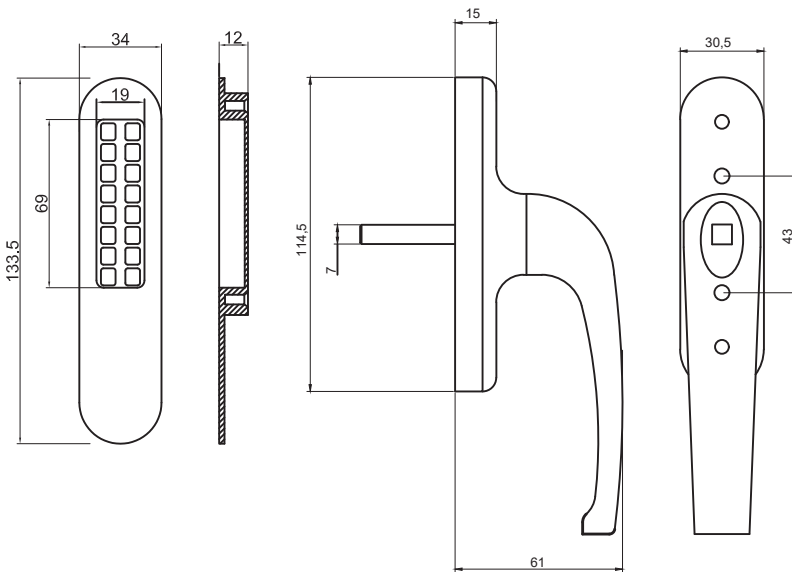

GRANADA-SÜRME TAKIM

DOOR HANDLE GRANADA SLIDING SET

Tip/Type	SVM
Vida Boyu/ Screw Length	45/50
Kare Demir Boyu/ Spindle Length	32/35/38/40/45/52
Kilit Konumu/ Lock Position	90°/180°/360°
Koli İçi Adedi/Quantity per Box	50 Adet (pcs)
Koli Ebadı/ Box Dimensions	380x580x220
Koli Ağırlığı/ Box Weight	18,00 kg
Palet Üstü Adedi ve Ağırlığı/No. on Pallettes & Weight	24 Koli (Boxes) / 432 kg

ÜRÜN KODU: 31212462207315

* Renk Kodu seçimi için 141. sayfaya bakınız.
*See page 107 for the colour codes.