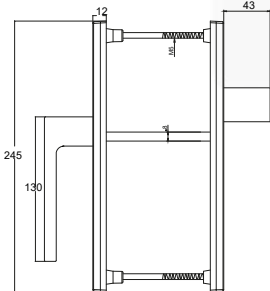

ATLAS ÇEKME TİPİ STRONG AYNA KAPI KOLU

DOOR HANDLE ATLAS PULL TYPE WITH STRONG MIRROR