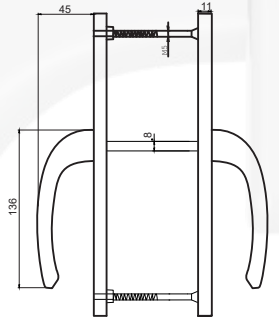

Windoform imalat
Produced By WINDOFORM

Tedarik
Supplied By

Ambalaj: Doppel
Packing: Doppel