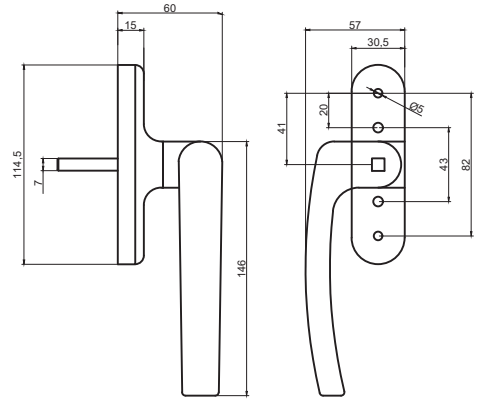

ÜRÜN KODU: 513132700000/--*

* Renk Kodu seçimi için 141. sayfaya bakınız.
*See page 141 for the colour codes.

Tip/Type	SVM
Vida Boyu/ Screw Length	45/50
Kare Demir Boyu/ Spindle Length	22/32/35/38/40/45/52
Kilit Konumu/Lock Position	90°/180°/360°
Koli İçi Adedi/Quantity per Box	50 Adet (pcs)
Koli Ebadı/ Box Dimensions	380x580x220
Koli Ağırlığı/ Box Weight	19,00 kg
Palet Üstü Adedi ve Ağırlığı/No. on Pallettes & Weight	24 Koli (Boxes) / 456 kg