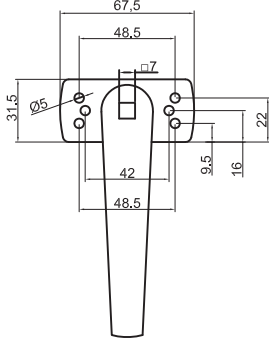

PARS ALDOKS BASMA KAPI KOLU

LEVER DOOR HANDLE PARS ALDOX

ÜRÜN KODU: 312133800220/--*

* Renk Kodu seçimi için 141. sayfaya bakınız.
*See page 141 for the colour codes.