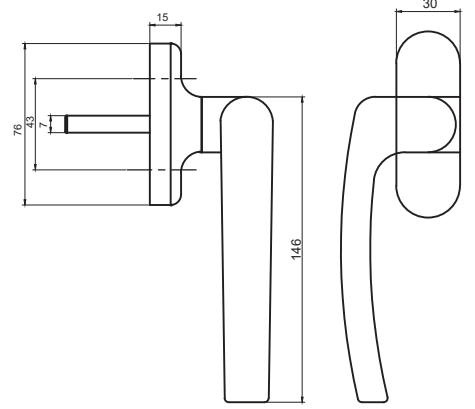

Windoform imalat
Produced By WINDOFORM

Tedarik
Supplied By

Göbek: Alüminyum
Center Part : Aluminium

Kapak: Alüminyum
Cover: Aluminium

Ambalaj: Doppel
Packing: Doppel