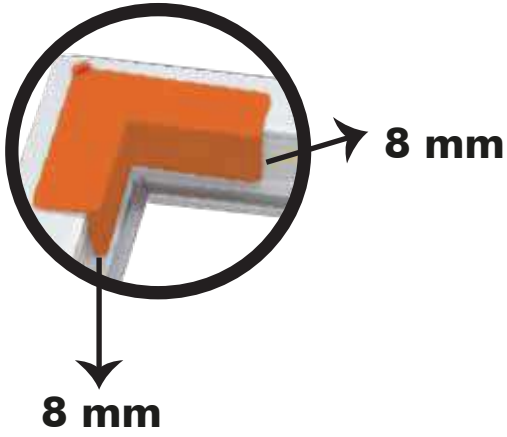

MONTAJ'MATİK

HINGE INSTALLATION KIT

BU APARAT SAYESİNDE

By using hinge installation kit;

Kolay ve hatasız menteşe montajı, İspanyolet ve karşılığı takılmasında kolay montaj,
Tüm pencere ve kapıların montajında standart sağlanması
Vasıfsız eleman ile maliyet avantajı

Easy and defect-free installation of hinges, easy installation of espagnolettes and espagnolette strikers,
Standardization at installation of all windows and doors,
Cost advantage with unqualified staff.