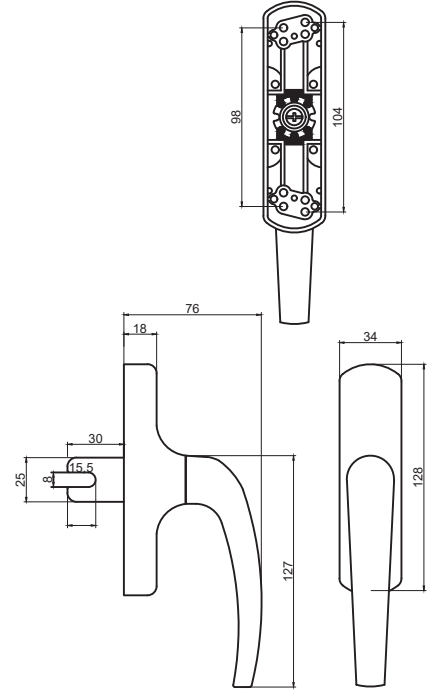

- Windoform imalat / Produced By WINDOFORM
- Tedarik / Supplied By
- Kol: Alüminyum ETIAL 160 / Handle: Aluminium ETIAL 160
- Göbek: Alüminyum / Center Part : Aluminium
- Vida: Paslanmaz Vida Seçeneği- M5x45 / Screw: Rustfree Screw Opt. M5x45
- Ambalaj: Dopel / Packing: Dopel