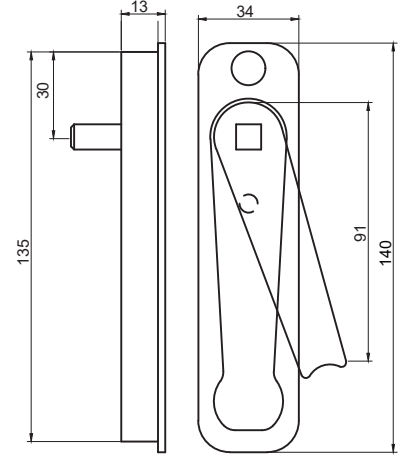

ÜRÜN KODU: 525191200000/--*

* Renk Kodu seçimi için 141. sayfaya bakınız.
*See page 141 for the colour codes.

Tip/Type	SVM
Vida Boyu/ Screw Length	45
Kare Demir Boyu/ Spindle Length	25
Koli İçi Adedi/Quantity per Box	100 Adet (pcs)
Koli Ebadı/ Box Dimensions	380x580x220
Koli Ağırlığı/ Box Weight	9 kg
Palet Üstü Adedi ve Ağırlığı/ No. on Pallettes & Weight	48 Koli (Boxes) / 432 kg

Windoform imalat
Produced By WINDOFORM

Tedarik
Supplied By