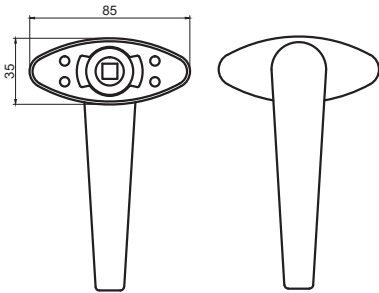

TİRAN DELÜKS BASMA ROZETLİ KAPI KOLU

LEVER DOOR HANDLE DELUXE TIRAN WITH ROSETTES