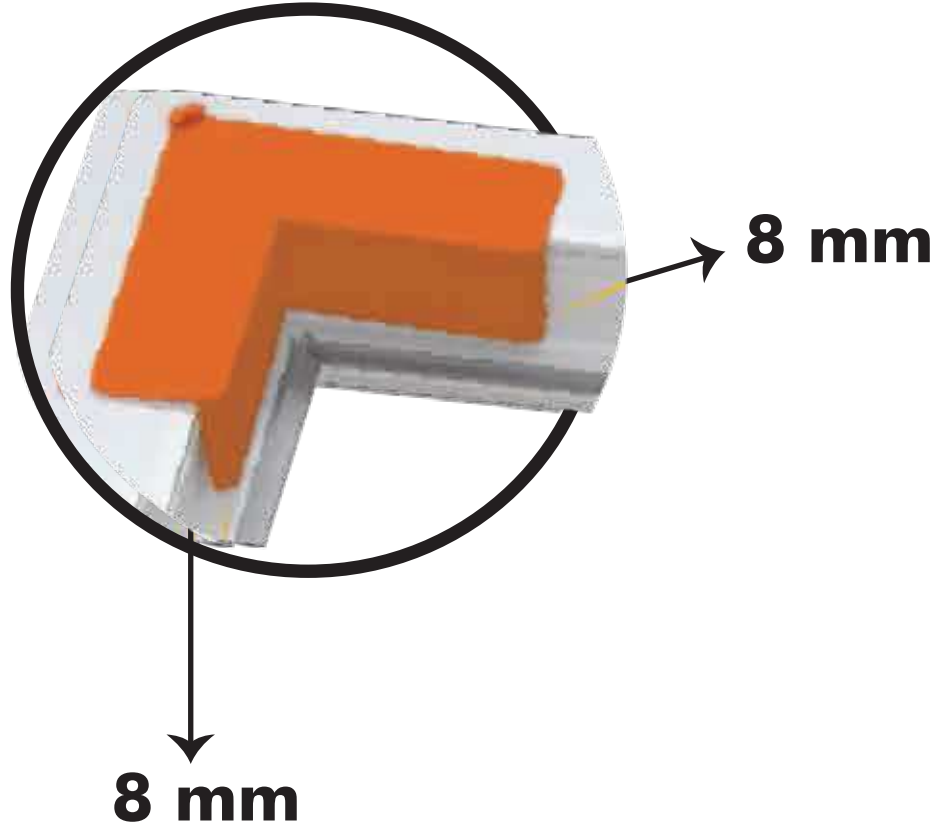

MONTAJMATİK *HINGE INSTALLATION KIT*

ÜRÜN KODU: 3302915000000

Tip/Type	SVM
Koli İçi Adedi/ Quantity per Box	100 Adet (pcs)
Koli Ebadı/ Box Dimensions	300x750x170