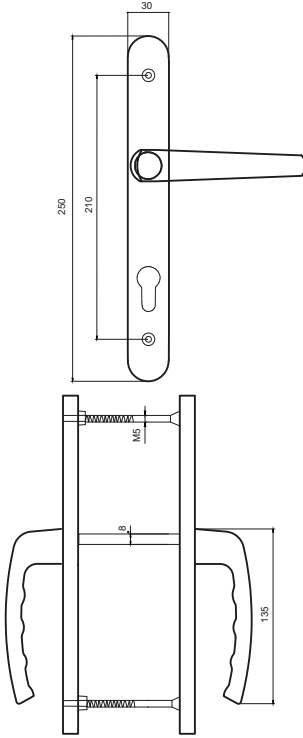

İBİZA KARE AYNA KAPI KOLU (30 mm)

DOOR HANDLE IBIZA LONG ANGULAR MIRROR

ÜRÜN KODU: 312130300460/--*

*Renk Kodu seçimi için 141. sayfaya bakınız.
*See page 141 for the colour codes.

Tip/Type	SVM
Vida Boyu/ Screw Length	70/75/80/90
Kare Demir Boyu/ Spindle Length	8x110/8x125/8x135
Eksen/ Axis	85/92/90 WC
Kilit Konumu/ Lock Position	45°/90°/135°
Koli İçi Adedi/Quantity per Box	40 Adet (pcs)
Koli Ebadı/ Box Dimensions	380x580x260
Koli Ağırlığı/ Box Weight	21 kg
Palet Üstü Adedi ve Ağırlığı/ No. on Pallettes & Weight	24 Koli (Boxes) / 504 kg

Windoform imalat
Produced By WINDOFORM

Tedarik
Supplied By

Ambalaj: Dopel
Packing: Doppel

İBİZA OVAL UZUN AYNA KAPI KOLU (30 mm)

DOOR HANDLE IBIZA LONG OVAL MIRROR

ÜRÜN KODU: 312130300420/--*

*Renk Kodu seçimi için 141. sayfaya bakınız.
*See page 141 for the colour codes.

Tip/Type	SVM
Vida Boyu/ Screw Length	70/75/80/90
Kare Demir Boyu/ Spindle Length	8x110/8x125/8x135
Eksen/ Axis	85/92/90 WC
Kilit Konumu/ Lock Position	45°/90°/135°
Koli İçi Adedi/Quantity per Box	25 Adet (pcs)
Koli Ebadı/ Box Dimensions	380x580x260
Koli Ağırlığı/ Box Weight	21 kg
Palet Üstü Adedi ve Ağırlığı/ No. on Pallettes & Weight	24 Koli (Boxes) / 504 kg

Windoform imalat
Produced By WINDOFORM

Tedarik
Supplied By

Ambalaj: Dopel
Packing: Doppel

RAL 9016 | ELOKSAL | KROM | ALTIN | BRONZ | RAL 1013 | RAL 8003 | RAL 8017 | RAL 8022 | RAL 9005 | ANTRASİT