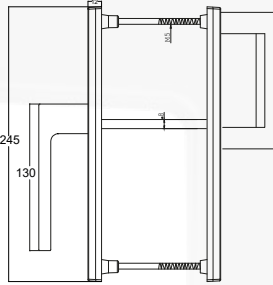

ATLAS D KOL STRONG AYNA KAPI KOLU (38 mm)

DOOR HANDLE ATLAS D TYPE WITH STRONG MIRROR