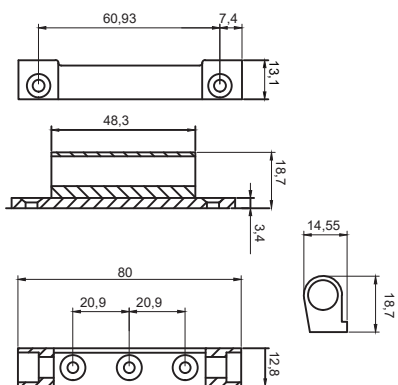

80 MM ZAMAK ÜNİVERSAL

WINDOW HINGES 80 MM ZAMAC UNIVERSAL