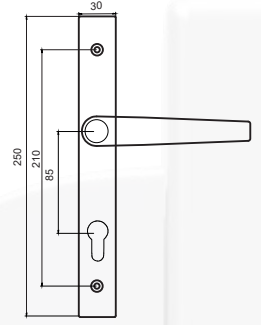

Windoform imalat
Produced By WINDOFORM

Tedarik
Supplied By

Ambalaj: Doppel
Packing: Doppel