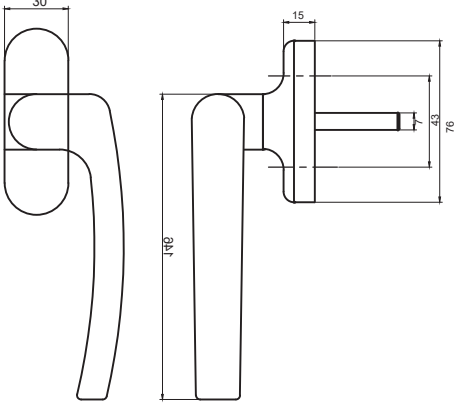

TOLEDO SAĞ SÜRME KOL

SLIDING HANDLE TOLEDO RIGHT

ÜRÜN KODU: 513132300000/--*

* Renk Kodu seçimi için 141. sayfaya bakınız.
* See page 141 for the colour codes.

Tip/Type	SVM
Vida Boyu/ Screw Length	45/50
Kare Demir Boyu/ Spindle Length	22/32/35/38/40/45/52
Kilit Konumu/ Lock Position	90°/180°/360°
Koli İçi Adedi/ Quantity per Box	50 Adet (pcs)
Koli Ebadı/ Box Dimensions	380x580x220
Koli Ağırlığı/ Box Weight	18,00 kg
Palet Üstü Adedi ve Ağırlığı/ No. on Pallettes & Weight	24 Koli (Boxes) / 432 kg