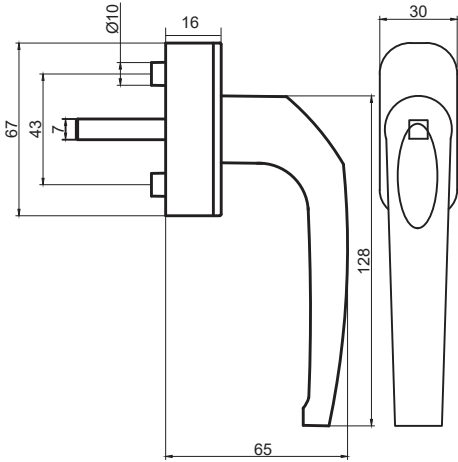

İZMİR AKUSTİK PENCERE KOLU

WINDOW HANDLE IZMIR ACOUSTIC