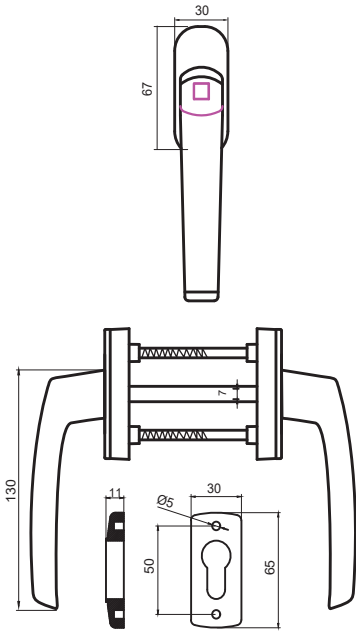

MİLANO TAKIM ROZETLİ KAPI KOLU

DOOR HANDLE MILANO SET WITH ROSETTES