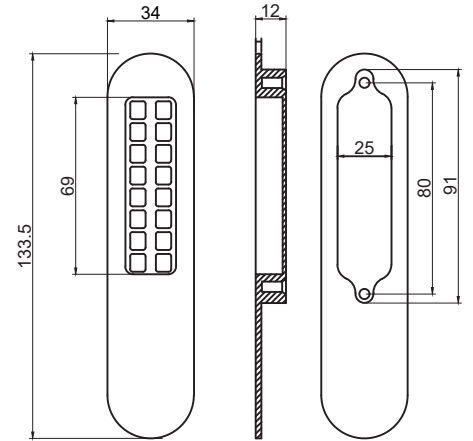

ÜRÜN KODU: 516916600000/--*

* Renk Kodu seçimi için 141. sayfaya bakınız.
*See page 141 for the colour codes.

Koli Adedi/Quantity per Box	100 Adet (pcs)
Koli Ebadı/ Box Dimensions	380x580x220
Koli Ağırlığı/ Box Weight	6 kg
Palet Üstü Adedi ve Ağırlığı/ No. on Pallettes & Weight	48 Koli / 288 kg