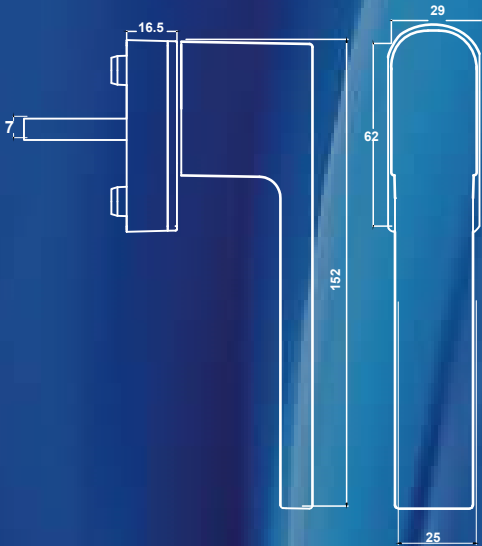

ALFA AKUSTİK ALFA ACOUSTIC