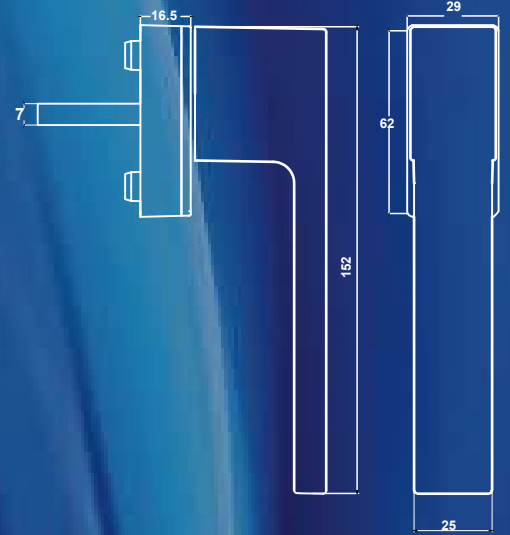

ASYA AKUSTİK ASIA ACOUSTIC

ÜRÜN KODU: 31313760023015

Koli İçi Adedi/ Quantity per Box	100 Adet (pcs)
Koli Ebadı/ Box Dimensions	580x380x220
Koli Ağırlığı/ Box Weight	26 kg
Palet Üstü Adedi ve Ağırlığı/ No. on Pallettes & Weight	24 Koli (Boxes) / 624 kg

Windoform imalat
Produced By WINDOFORM

Tedarik
Supplied By

Ambalaj: Doppel
Packing: Doppel