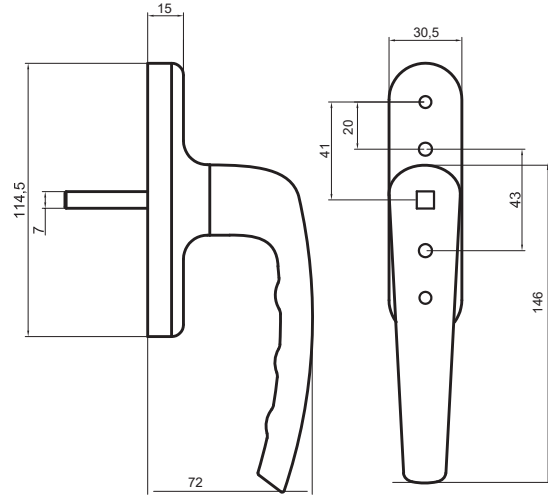

ÜRÜN KODU: 513133400000/--*

* Renk Kodu seçimi için 141. sayfaya bakınız.
*See page 141 for the colour codes.

Tip/Type	SVM
Vida Boyu/ Screw Length	45/50
Kare Demir Boyu/ Spindle Length	32/35/38/40/45/52
Kilit Konumu/ Lock Position	90°/180°/360°
Koli İçi Adedi/ Quantity per Box	50 Adet (pcs)
Koli Ebadı/ Box Dimensions	380x580x220
Koli Ağırlığı/ Box Weight	20,00 kg
Palet Üstü Adedi ve Ağırlığı/ No. on Pallettes & Weight	48 Koli (Boxes) / 960 kg