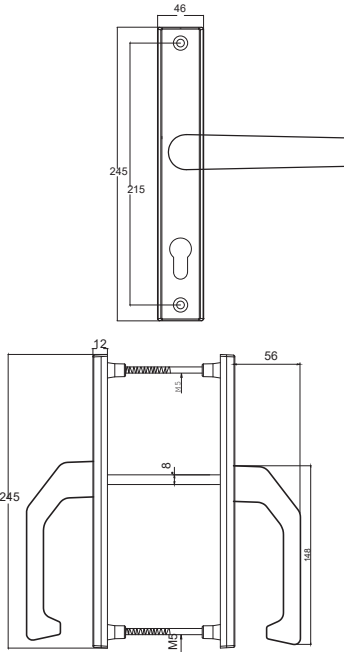

Windoform imalat
Produced By WINDOFORM

Kol: Alüminyum ETIAL 160
Handle: Aluminium ETIAL 160

Tedarik
Supplied By

Ayna: Alüminyum ETIAL 140
Mirror: Aluminium ETIAL 140

Ambalaj: Doppel
Packing: Doppel