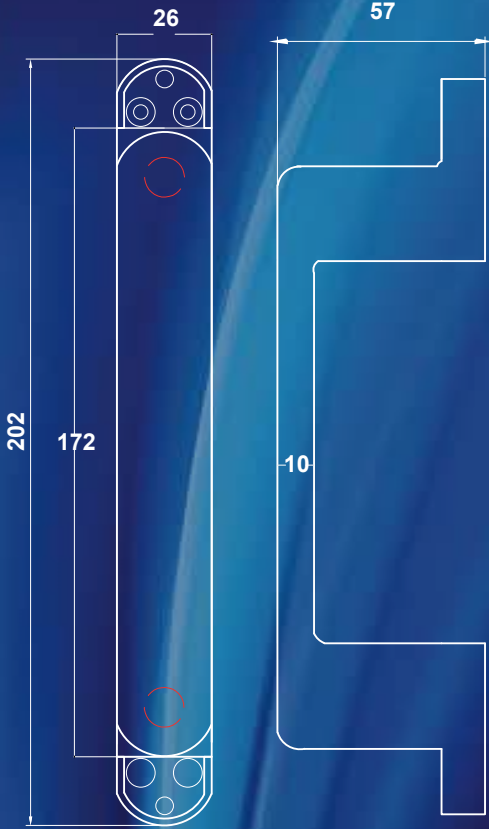

METSA D TİPİ SÜRME KOL

SLIDING HANDLE METSA D TYPE

Koli İçi Adedi/ Quantity per Box	50 Adet (pcs)
Koli Ebadı/ Box Dimensions	580x420x170
Koli Ağırlığı/ Box Weight	15 kg
Palet Üstü Adedi ve Ağırlığı/ No. on Pallettes & Weight	40 Koli (Boxes) / 600 kg

- Windoform imalat
  Produced By WINDOFORM
- Tedarik
  Supplied By
- Kol: PP. Co Polimer
  Handle: PP. Co Polimer
- Ambalaj: Dopel
  Packing: Dopel

ÜRÜN KODU: 3122608000014

* Renk Kodu seçimi için 141. sayfaya bakınız.
*See page 141 for the colour codes.

- Windoform imalat
  Produced By WINDOFORM
- Tedarik
  Supplied By
- Kol: Alüminyum ETIAL 160
  Handle: Aluminium ETIAL 160
- Göbek: Alüminyum ETIAL 140
  Center Part : Aluminium ETIAL140
- Kapak: POM/DELIN - MFI/AKIŞKANLIK: 9/12 (Metal Kapak Seçeneği)
  Cover: POM/DELIN - MFI/FLUIDITY: 9/12 (Metal Cover Option)
- Vida: Paslanmaz Vida Seçeneği- M5x45
  Screw: Rustfree Screw Opt. M5x45
- Kare Demir: 7x7 Özel Ezme
  Spindle: 7x7 Special Pressing
- Ambalaj: Dopel
  Packing: Dopel