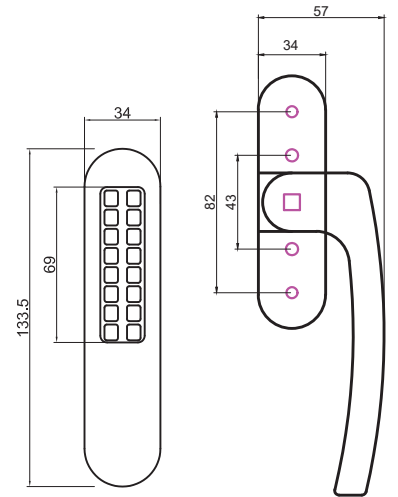

ÜRÜN KODU: 51632700390/--*

* Renk Kodu seçimi için 141. sayfaya bakınız.
*See page 141 for the colour codes.

Tip/Type	SVM
Vida Boyu/ Screw Length	85/90/110
Kare Demir Boyu/ Spindle Length	32/35/38/40/45/52
Kilit Konumu/ Lock Position	90°/360°
Koli İçi Adedi/ Quantity per Box	50 Adet (pcs)
Koli Ebadı/ Box Dimensions	380x580x220
Koli Ağırlığı/ Box Weight	21,00 kg
Palet Üstü Adedi ve Ağırlığı/ No. on Pallettes & Weight	24 Koli (Boxes) / 504 kg

1. Windoform imalat Produced By WINDOFORM ■ Tedarik Supplied By
   ■ Kol: Alüminyum ETIAL 160 Handle: Aluminium ETIAL 160 ■ Göbek: Alüminyum Center Part : Aluminium ■ Kapak: Alüminyum Cover: Aluminium ■ Vida: Paslanmaz Vida Seçeneği- M5x45 Screw: Rustfree Screw Opt. M5x45 ■ Kare Demir: 7x7 Özel Ezme Spindle: 7x7 Special Pressing ■ Ambalaj: Doppel Packing: Doppel