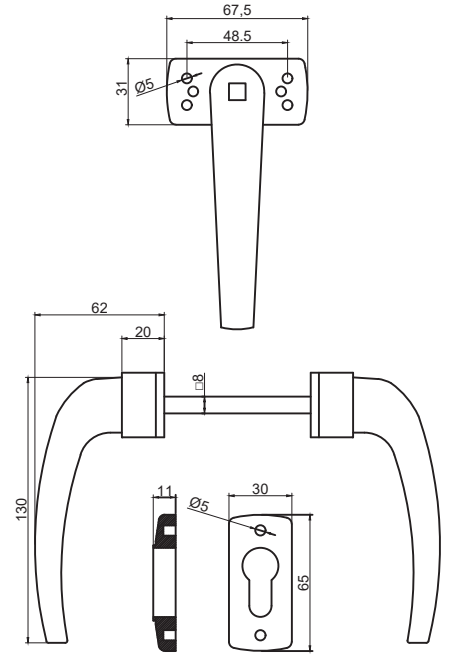

ÜRÜN KODU: 512135700360/--*

* Renk Kodu seçimi için 141. sayfaya bakınız.
*See page 141 for the colour codes.

Tip/Type	SVM
Vida Boyu/ Screw Length	3X9X22 YHB
Kare Demir Boyu/ Spindle Length	110/125/135
Kilit Konumu/ Lock Position	45°/90°
Koli İçi Adedi/ Quantity per Box	50 Adet (pcs)
Koli Ebadı/ Box Dimensions	380x580x260
Koli Ağırlığı/ Box Weight	26,00kg
Palet Üstü Adedi ve Ağırlığı/ No. on Pallettes & Weight	24 Koli (Boxes) / 624 kg